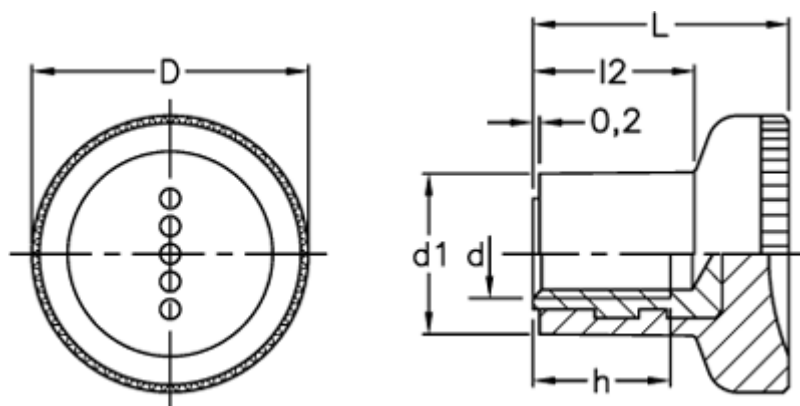

# Data Sheet

Article number: 23052423214

Description: E+G Knurled knob  
EKK.31-B M10-C4

## Measures

D	= 31
d1	= 18.5
d 6H	= M10
h	= 17
L	= 27.0
l2	= 17.0